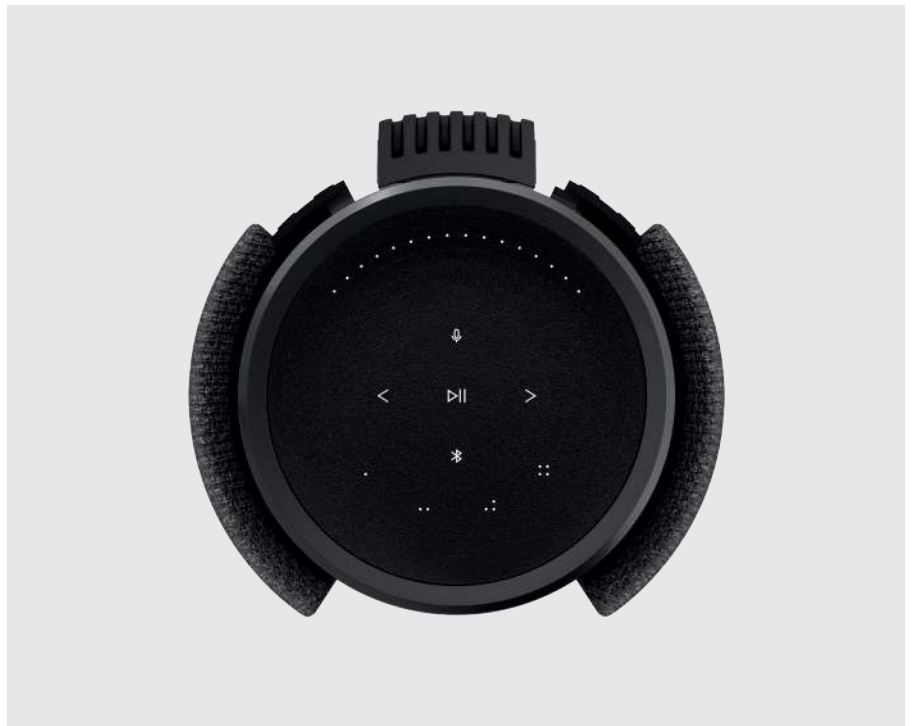

Stereo excellence. In tune with you.

Beolab 28 is slimmer, smarter and more surprising than any stereo speaker you've experienced before. Position it anywhere in the home, stream anything you want instantly, and be immersed in powerful studio-grade sound that adapts to your space. All in a beautifully elegant form that can be controlled with a touch.

IMPORTANT FEATURES

-  Studio-grade sound with exceptional stereo imaging.
-  High-resolution wireless streaming built in.
-  Sound adapts to your space automatically.
-  Slender form, can be placed on a wall or on the floor.
-  Built with quality materials, upgradeable connectivity module.