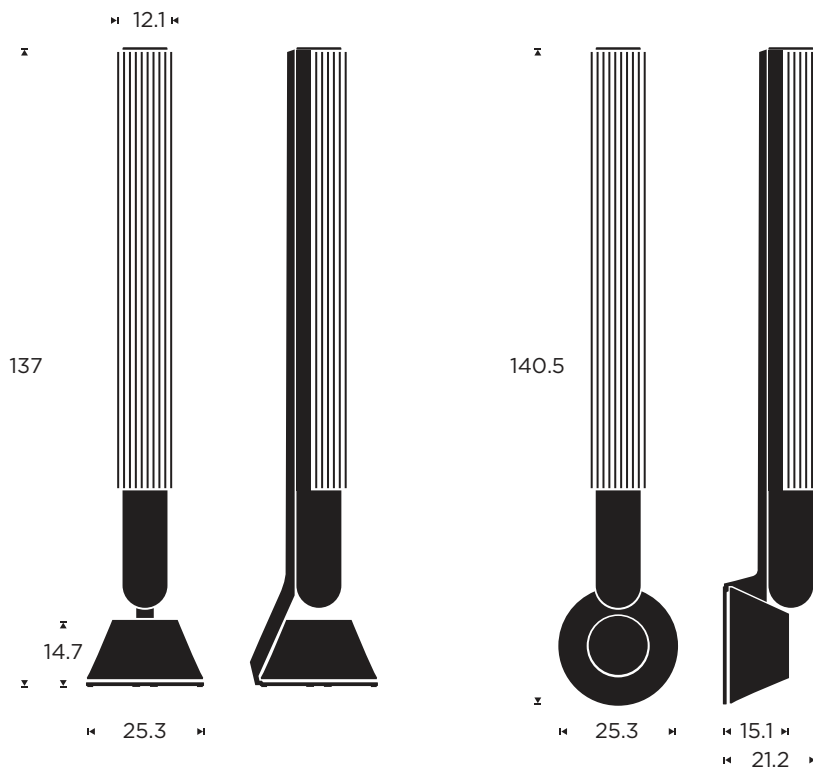

Stereo excellence. In tune with you.

Beolab 28 is slimmer, smarter and more surprising than any stereo speaker you've experienced before. Position it anywhere in the home, stream anything you want instantly, and be immersed in powerful studio-grade sound that adapts to your space. All in a beautifully elegant form that can be controlled with a touch.

IMPORTANT FEATURES

-  Studio-grade sound with exceptional stereo imaging.
-  High-resolution wireless streaming built in.
-  Sound adapts to your space automatically.
-  Slender form, can be placed on a wall or on the floor.
-  Built with quality materials, upgradeable connectivity module.

MEASUREMENTS

BASIC

Product dimensions W x H x D

On the floor:
25.3 x 137 x 25.3 cm
Wall mounted:
21.2 x 140 x 25.3 cm

Placement

- Floor
- Wall mounted

Recommended Room Size

15 - 50 m²